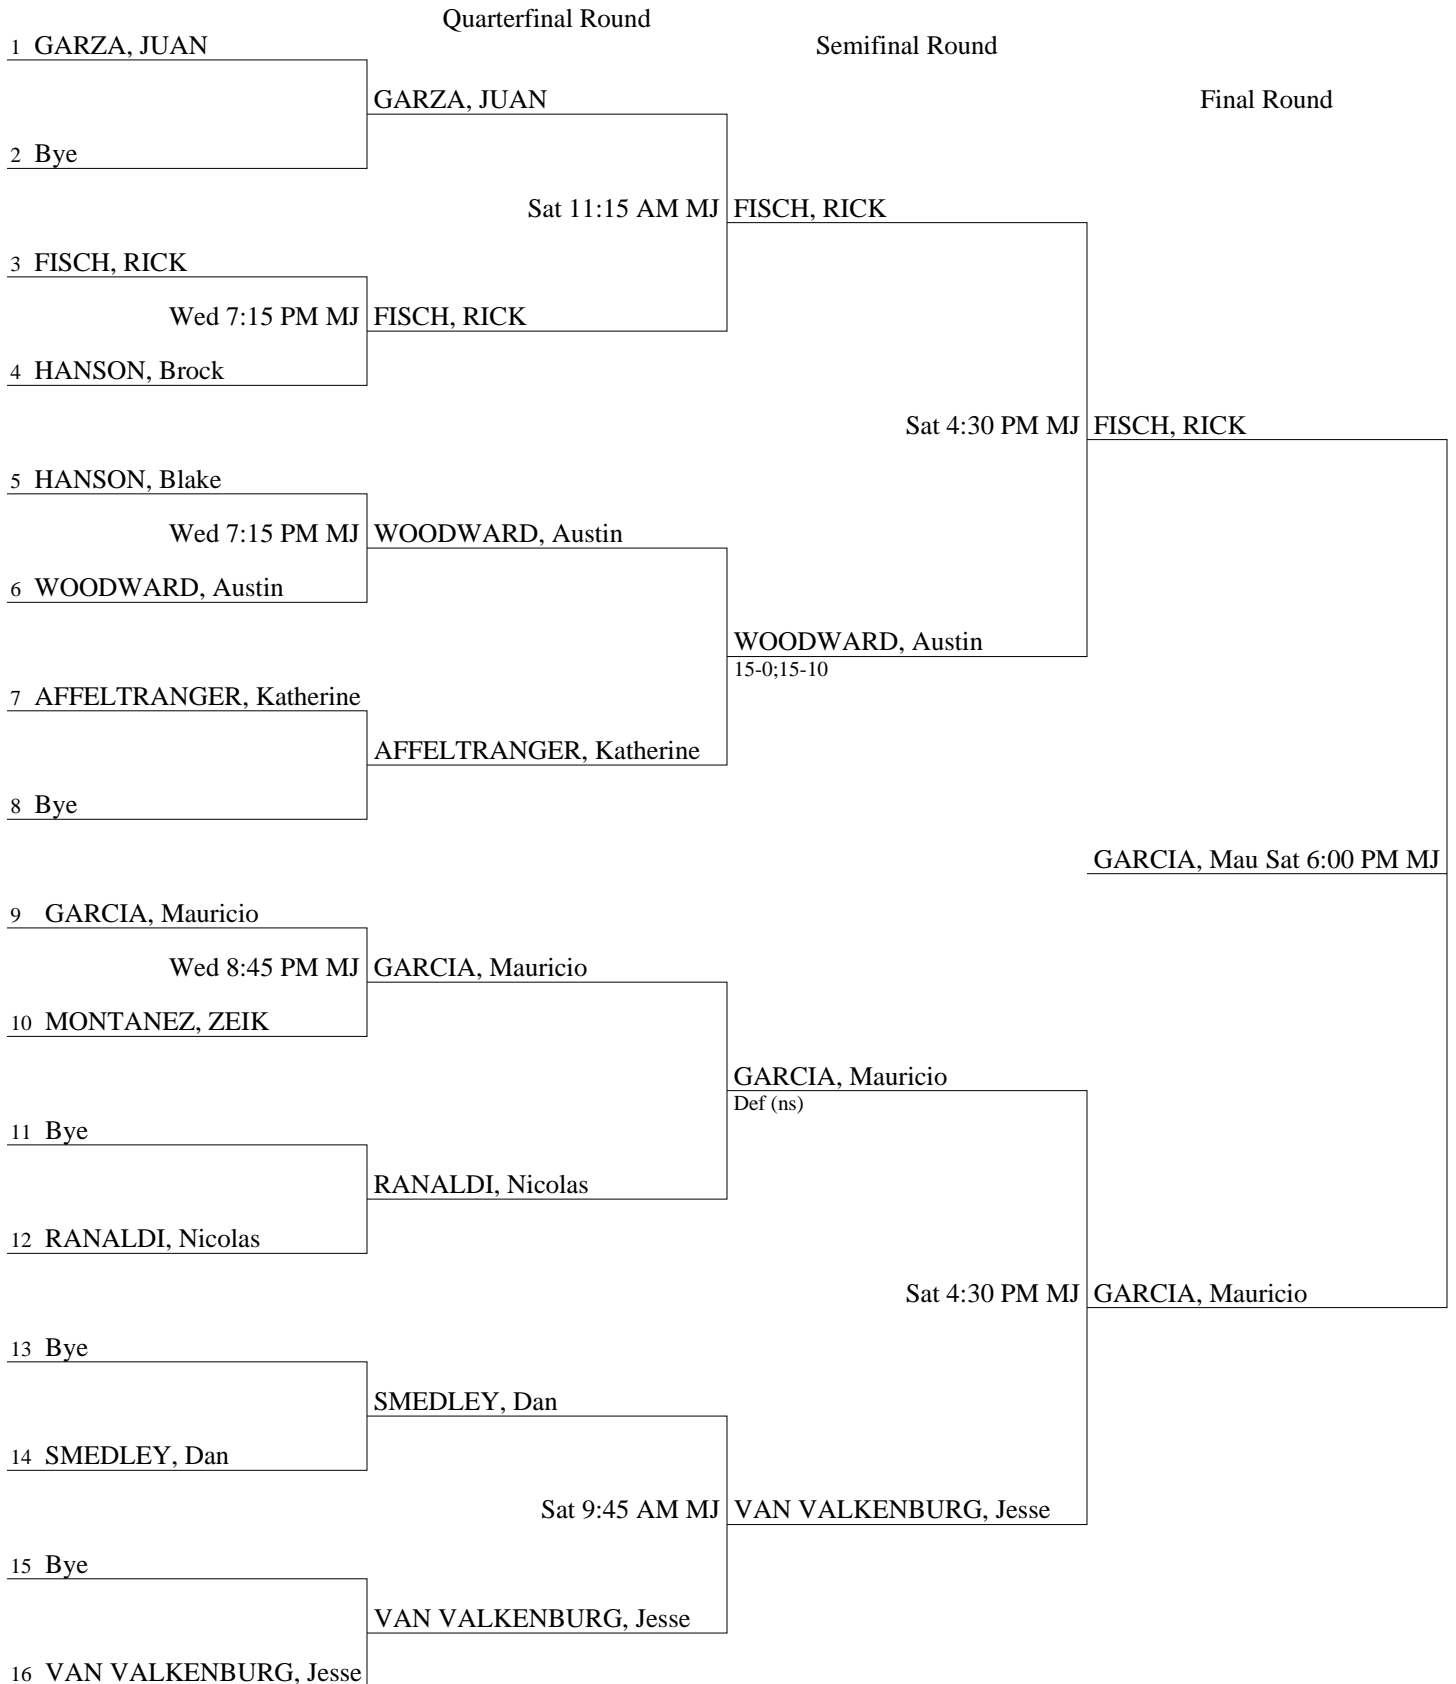

Fall Opener 2007 - Men's D Singles