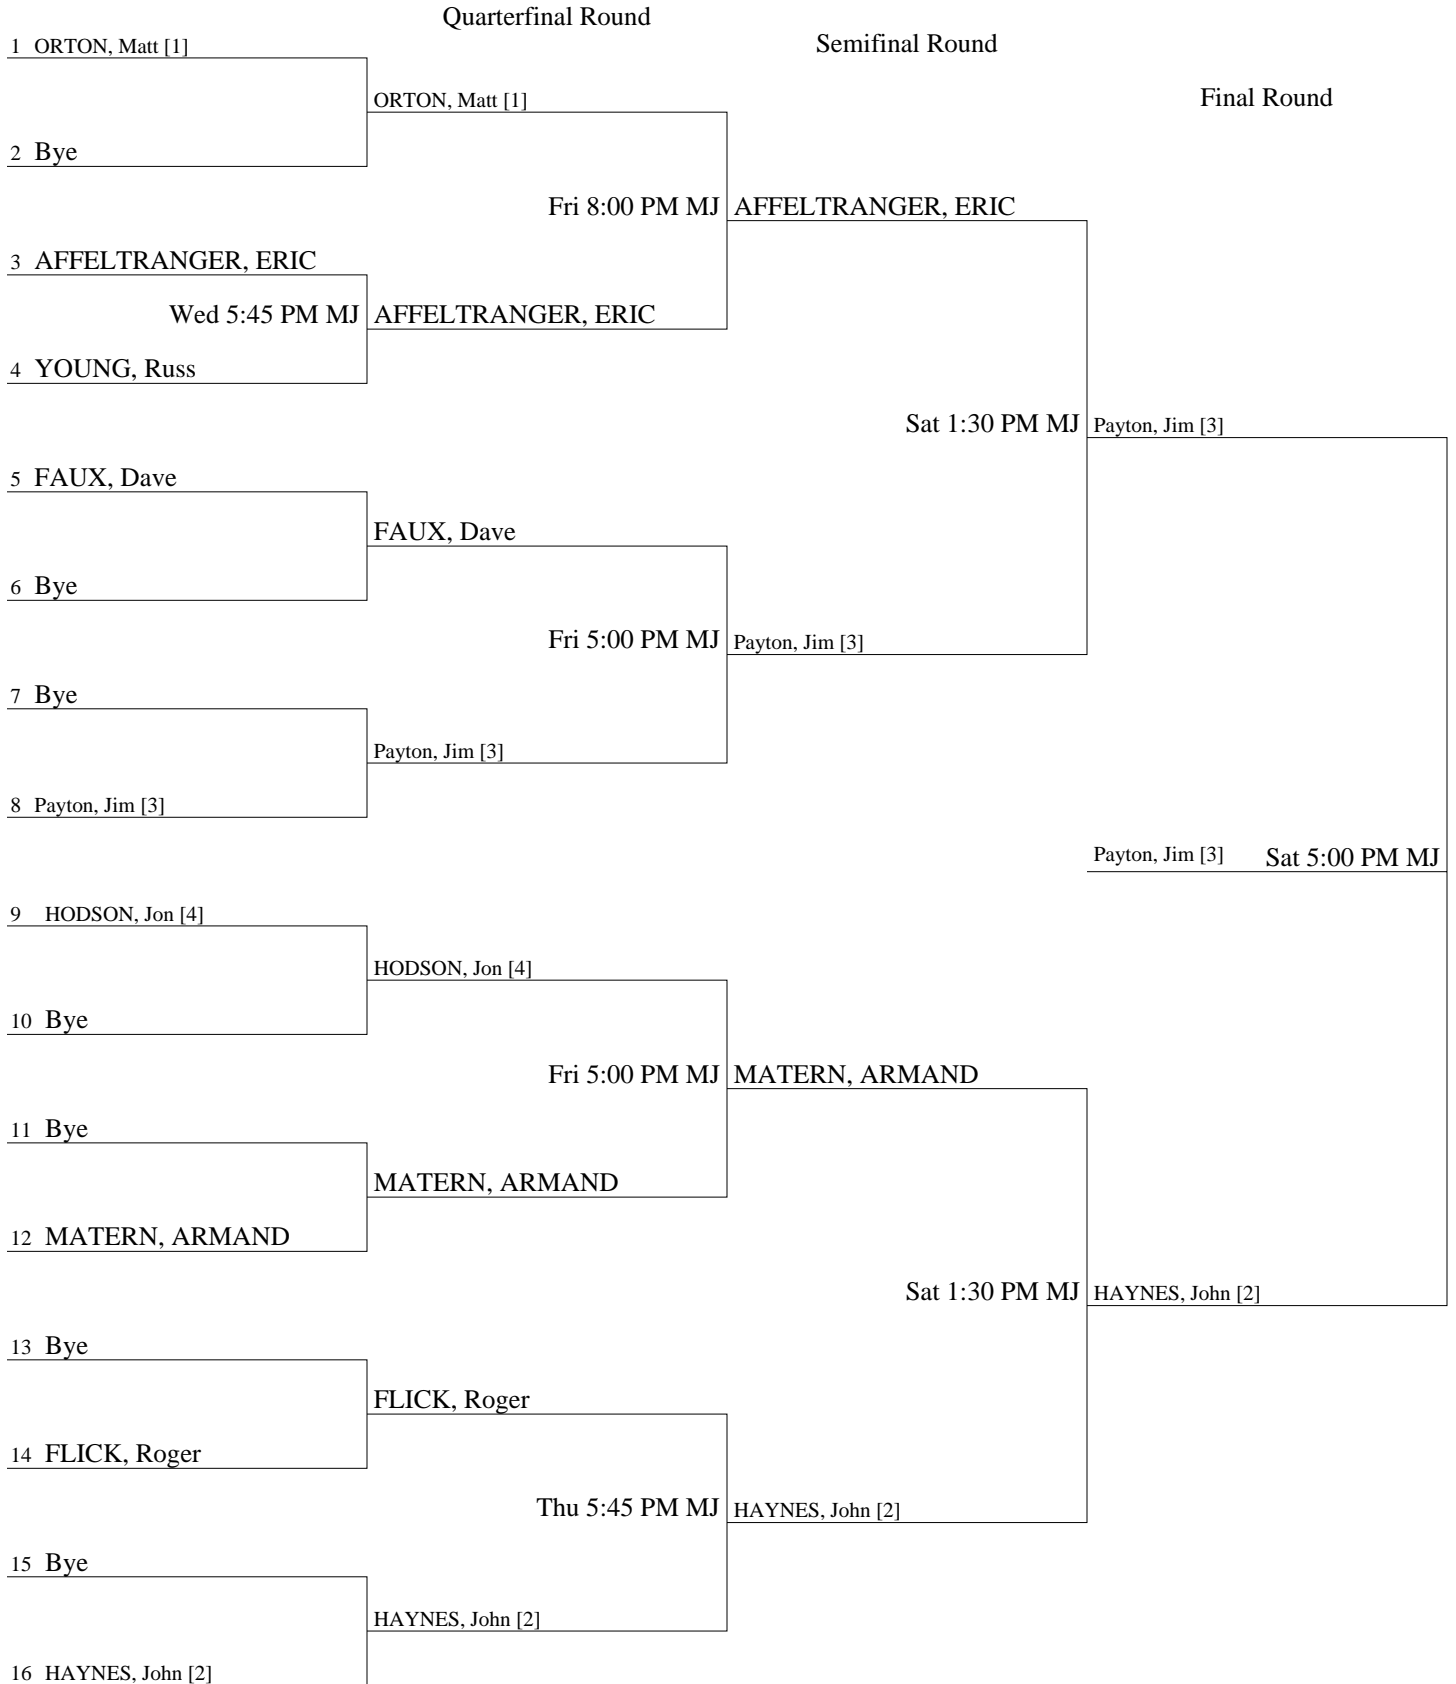

Sat 2:00 PM MJ ASTIN S - MARTIN A

BARTON, Dawn
2 BRUMBAUGH, Brad

Sat 6:00 PM MJ ASTIN S - MARTIN A

FLEISCHEN, Flavia
3 GARROW, Will

Bye
Def/Def

BROWN, Sela
4 Brown, Sia

Fall Opener 2007 - Senior's

Fall Opener 2007 - Women's A Doubles