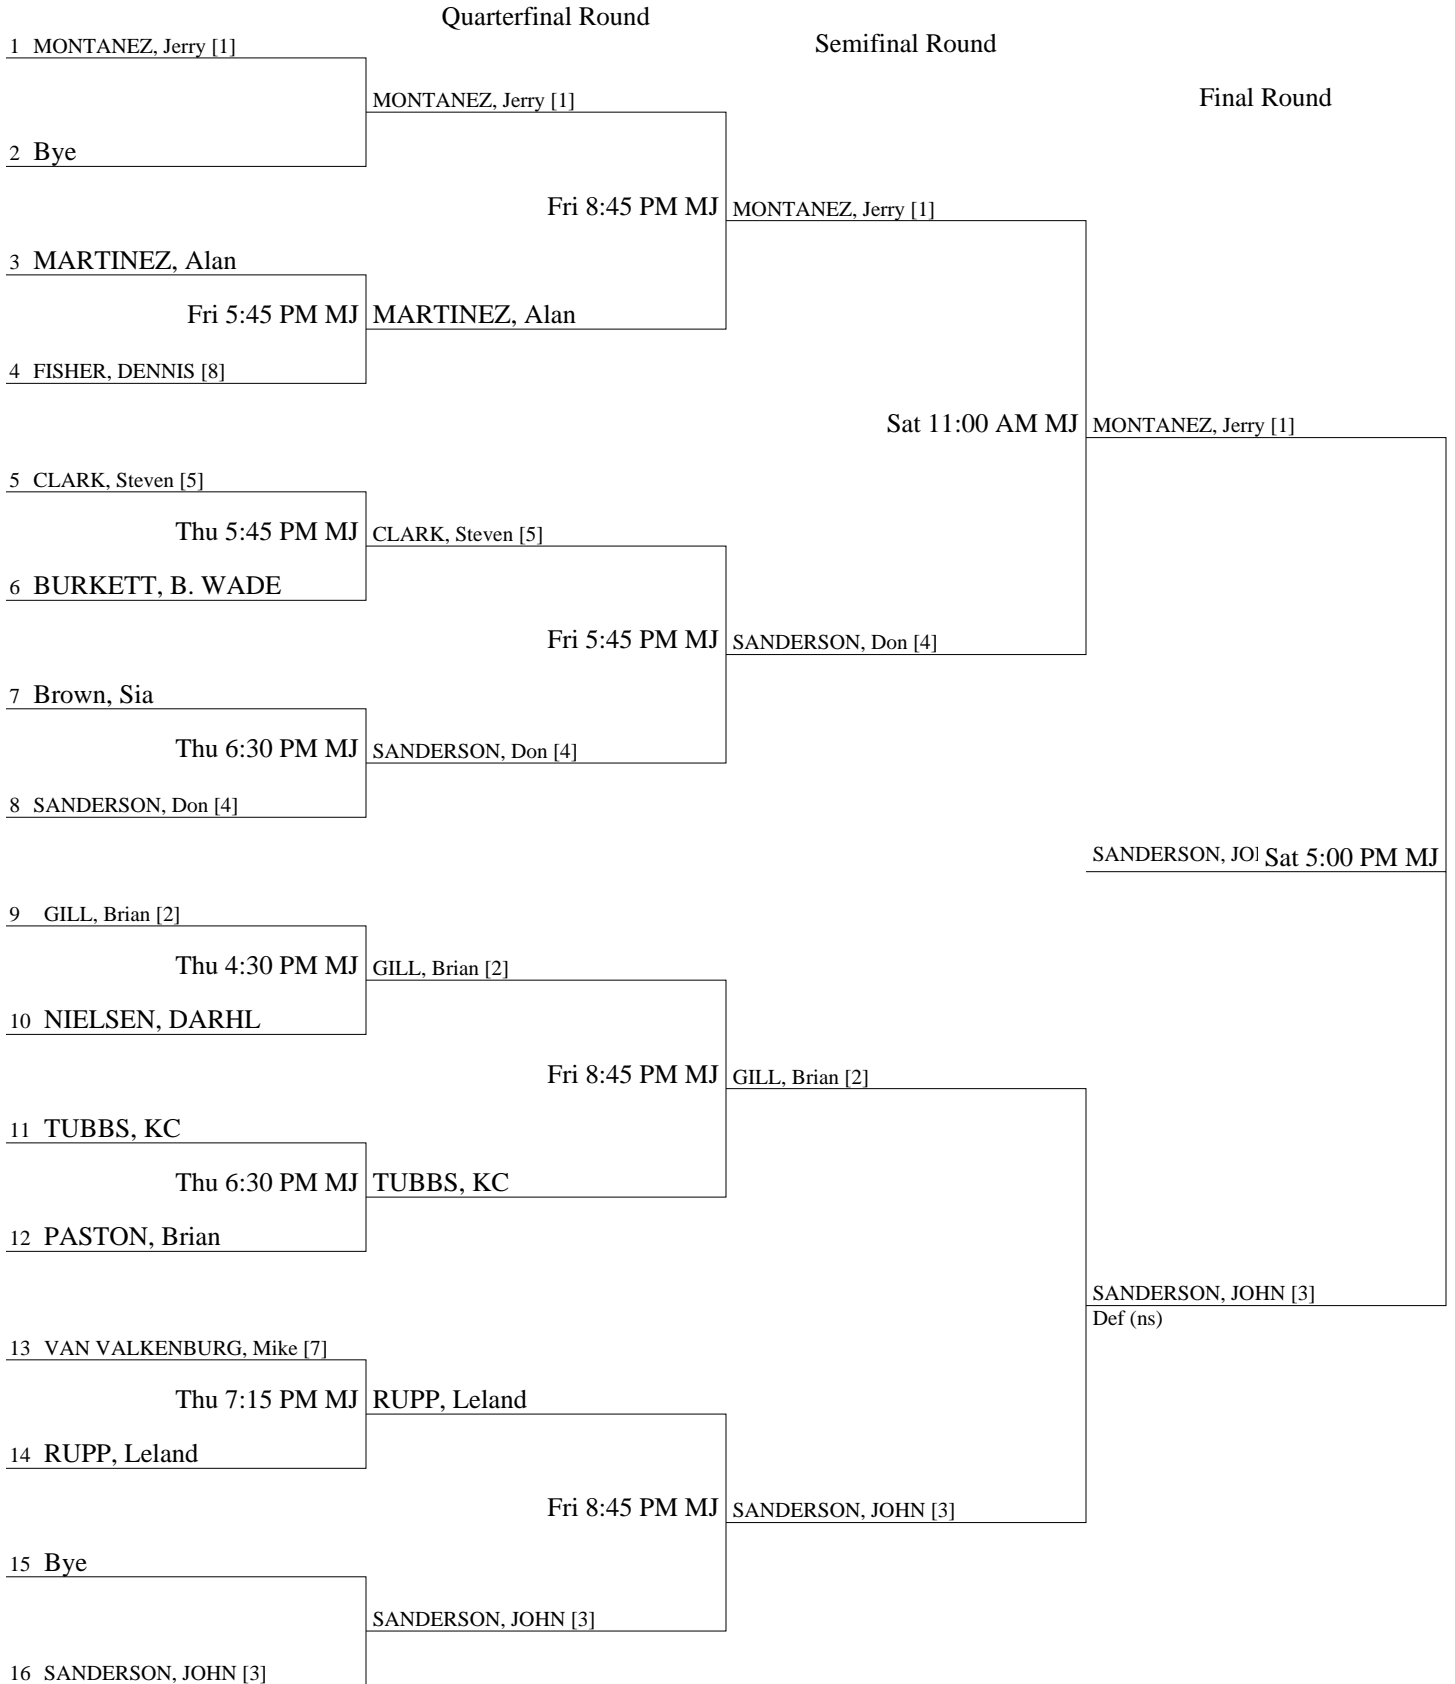

Fall Opener 2007 - Masters and a Kid