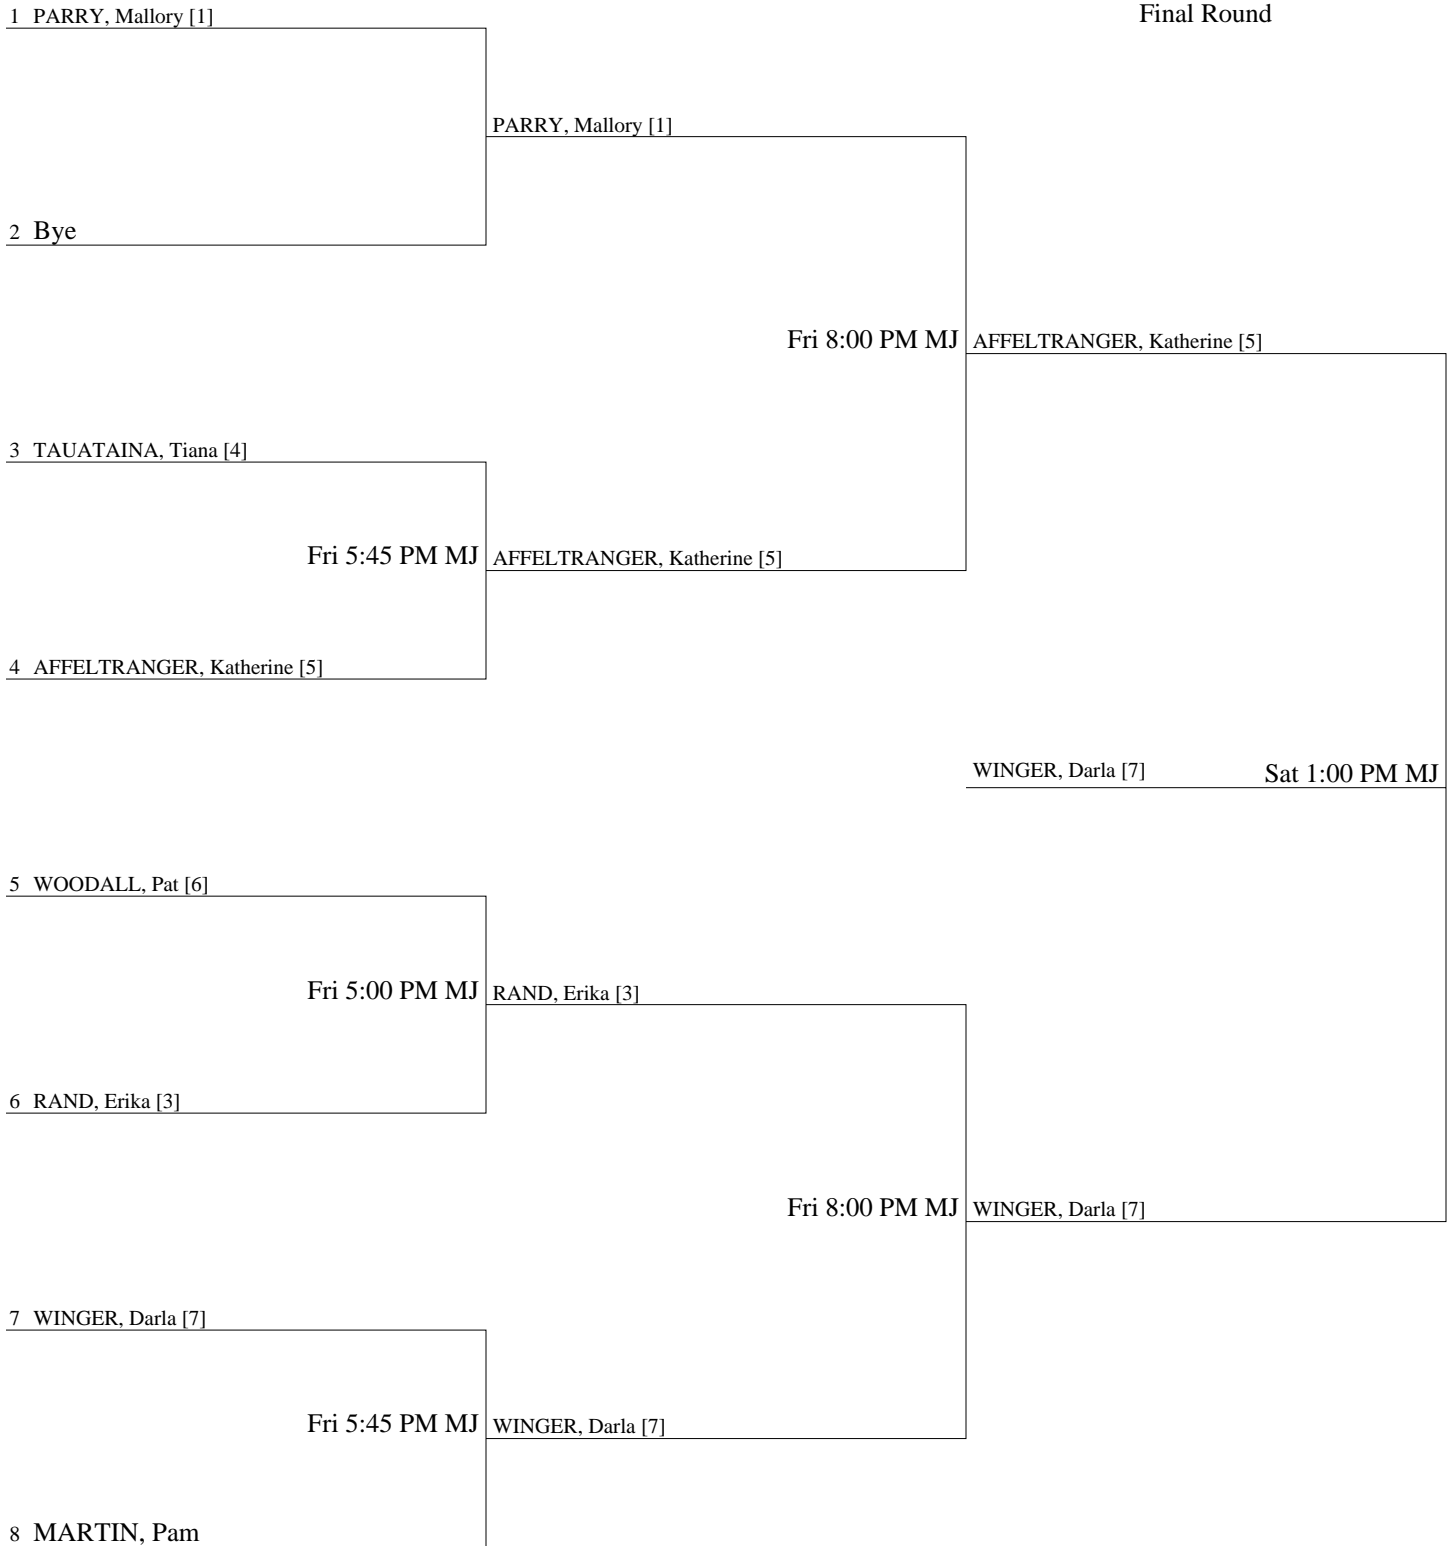

CARTER K - WINGER D [3]
15-5;15-10

7 Bye

BROWN S - TAUATAINA T [2]

8 BROWN, Sela [2]
TAUATAINA, Tiana

Fall Opener 2007 - Women's A Singles

Semifinal Round

Final Round

Fall Opener 2007 - Women's B Singles