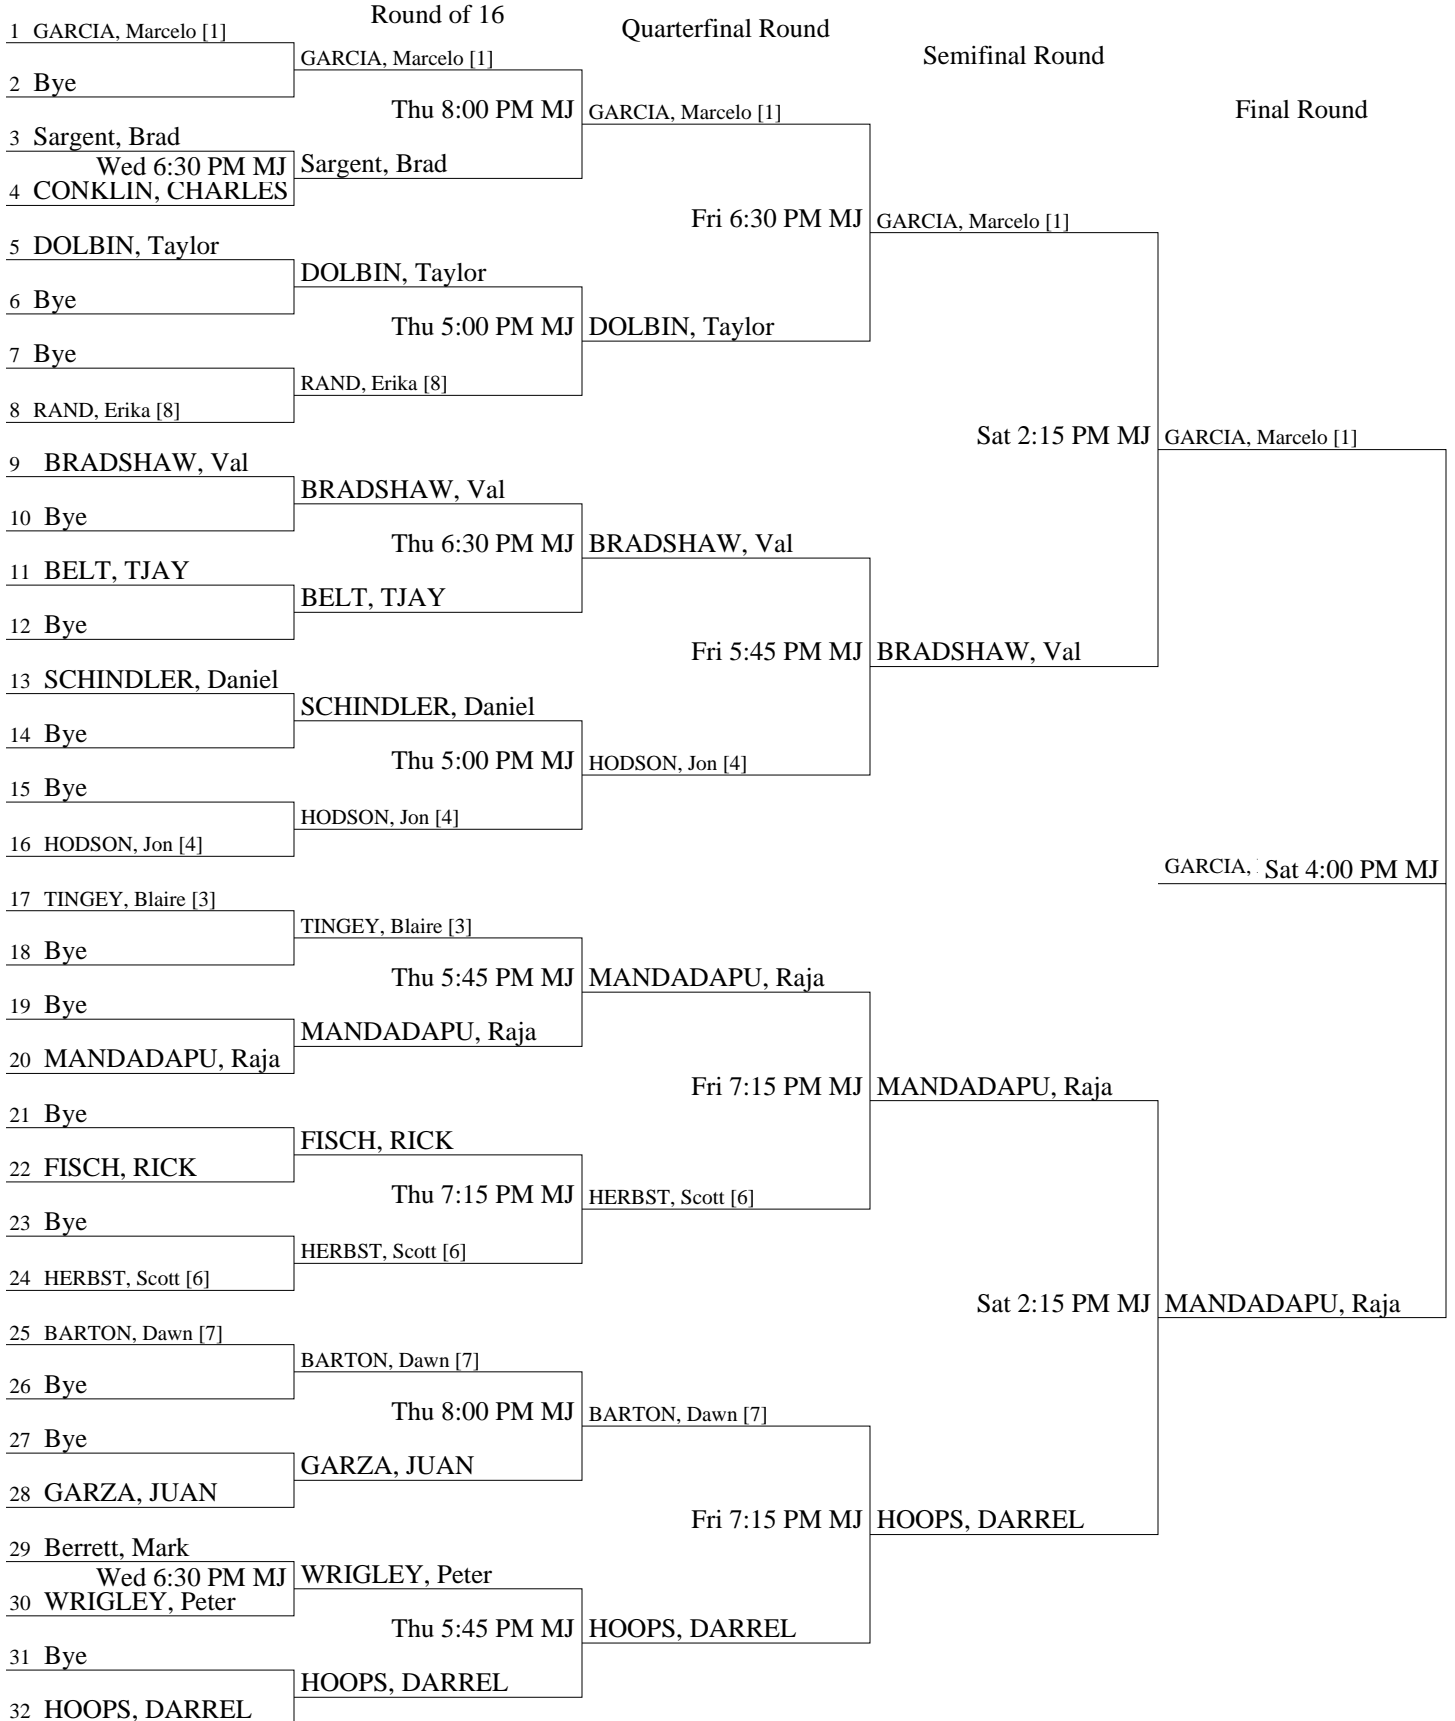

Fall Opener 2007 - Men's C Singles