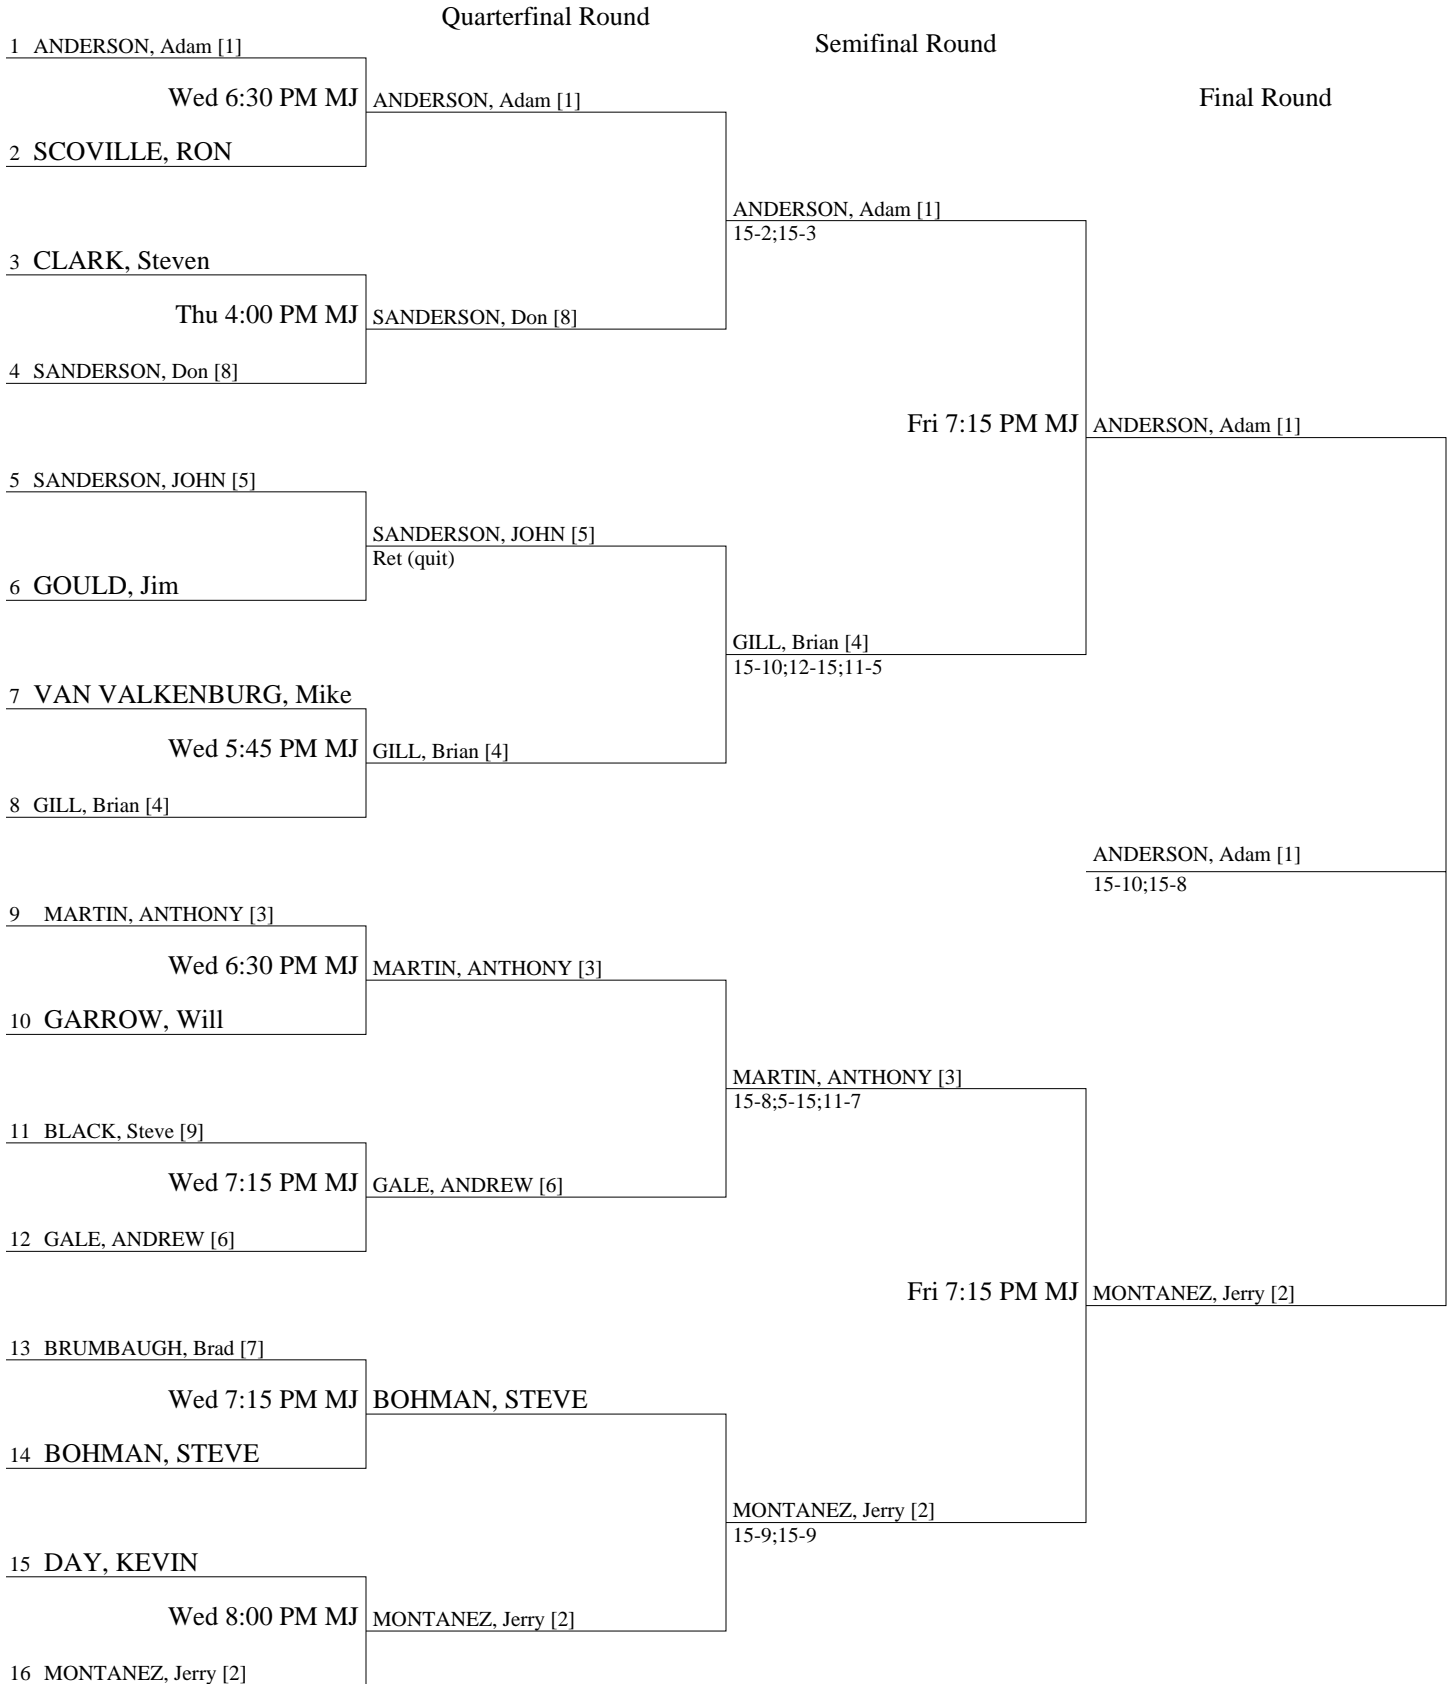

Fall Opener 2007 - Men's Open Singles