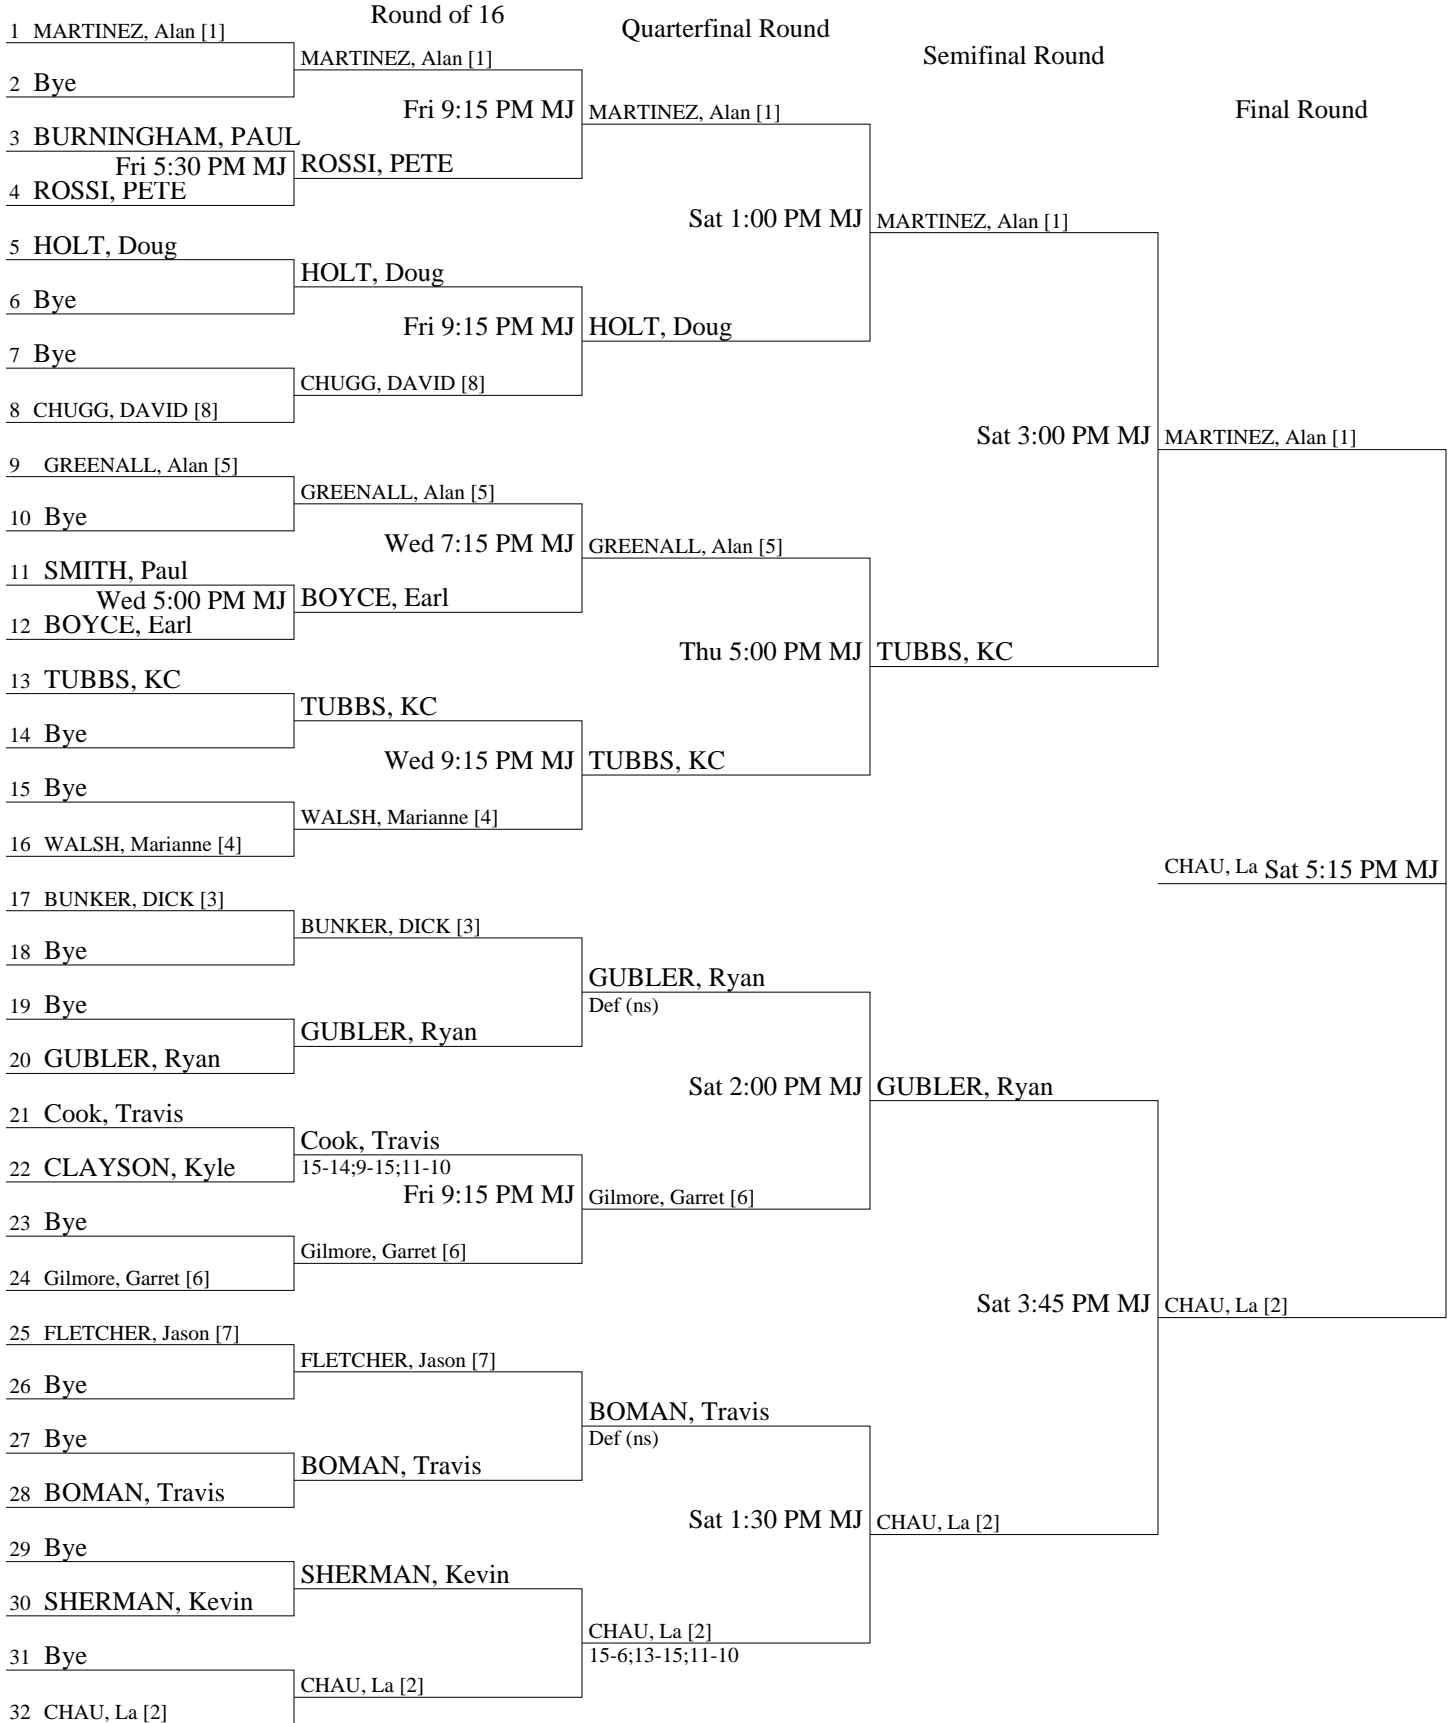

Sat 10:00 AM MJ GILLIES S - SHERMAN K

GILLIES. Shawn
2 SHERMAN, Kevin

Sat 12:00 PM MJ CLAYSON K - ORTON M

HUNT. Jerv
3 PRESTWICH, Lloyd

Sat 10:00 AM MJ CLAYSON K - ORTON M

CLAYSON. Kyle
4 ORTON, Matt

Fall Opener 2007 - Men's A Singles