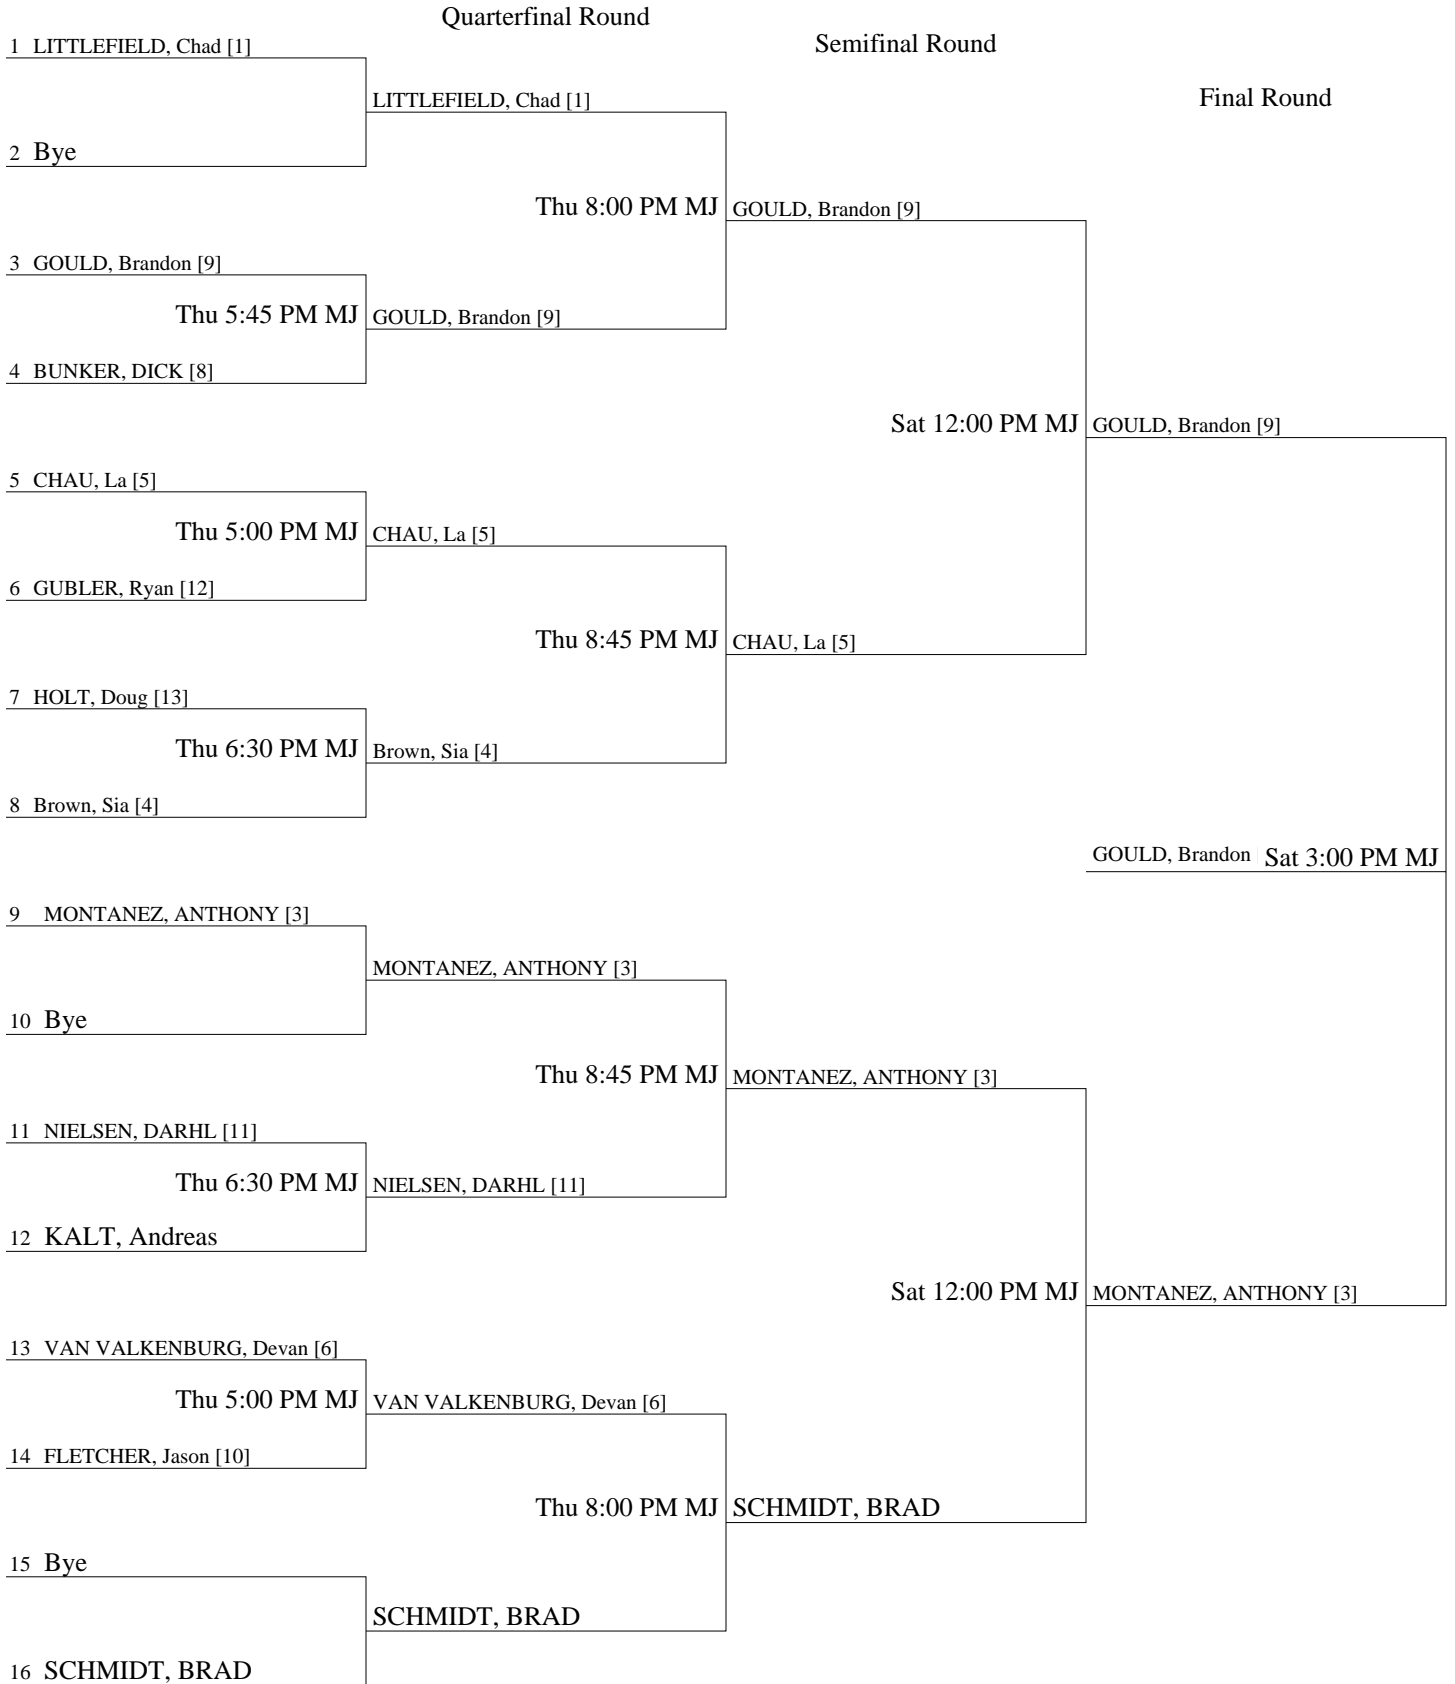

Fall Opener 2007 - Men's Elite Singles